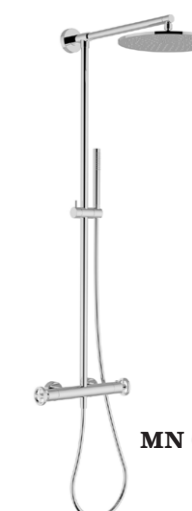

*GRACE
Collection*

STAR

GS 106
Batteria Lavabo
Basin Set

MARINA

MN 106
Batteria Lavabo
Basin Set

MARINA

MN R200
Termostatico 2 Funzioni
2-Function Thermo

GRACE | Collection

Batteria Termostatico Bordo Vasca
Thermo Deck Mounted Bath Set
Ensemble Bain/D. Thermo sur Gorge

LINE

GL 106
Batteria Lavabo
Basin Set

STAR

GS 1810
Termostatico 2 Uscite
2-Function Thermo

GRACE | Collection

per / for / pour
ZA 019340

LINE

GL 1420
Miscelatore Vasca Free-Standing
Free-Standing Bath/S. Mixer

FINITURE | FINISHES

METALLI CLASSICI
CLASSIC METALS

Chrome
2I

Brushed Nickel
2F

Brushed Gold
2W

COLORI
COLOURS

Night Black
40

METALLI SPECIALI
SPECIAL METALS

Dark Brass Brushed
5H

Brushed Black Titanium
5L

GC 014200

MN 000440

GC 005451