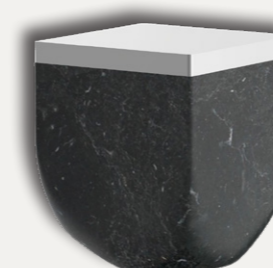

RI 1910  
Termostatico 2 Uscite  
2-Outlet Thermo

STILE | DESIGN

RI  
Metallo / Metal / Métal

RM  
Marmo / Marble / Marbre

FINITURE | FINISHES

METALLI CLASSICI  
CLASSIC METALS

Chrome  
21

Gold 24K  
24