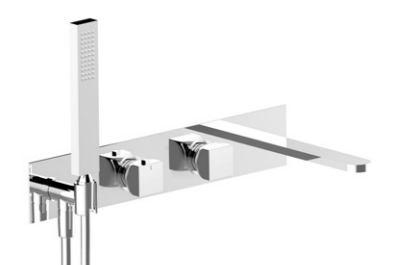

Monocomando Lavabo
Basin Mixer
Mitigeur Lavabo

Monocomando Lavabo
Basin Mixer
Mitigeur Lavabo

Batteria Lavabo
Basin Set
Lavabo 3 Trous

Parte Esterna Batteria Lavabo
Basin Set Concealed Part
Partie Encastrée Lavabo Mural

per / for / pour **ZA 033510**

RI S01010
Completo Termostatico Doccia
Thermo Shower Set
Ensemble Thermo Douche

RI 014200
Parte Esterna Monocomando Vasca Free-Standing
Free-Standing Bath/S. Mixer Exposed Part
Partie Apparente Mitigeur Bain/D. Free-Standing

per / for / pour **ZA 004510**

RI 000260
Batteria Bordo Vasca
Deck Mounted Bath Set
Ensemble Bain/D. sur Gorge

per / for / pour
ZA 005300 - ZA 005301

per / for / pour EASY Box
ZA 000230

per / for / pour
ZA 019101

per / for / pour ONE Box
ZA 00B030 - ZA 00B031

RI 1910
Termostatico 2 Uscite
2-Outlet Thermo

STILE | DESIGN

FINITURE | FINISHES

METALLI CLASSICI
CLASSIC METALS

COLORI
COLOURS

MATERIALI
MATERIALS

Discover
the Complete Collection on our Website

RI 019440