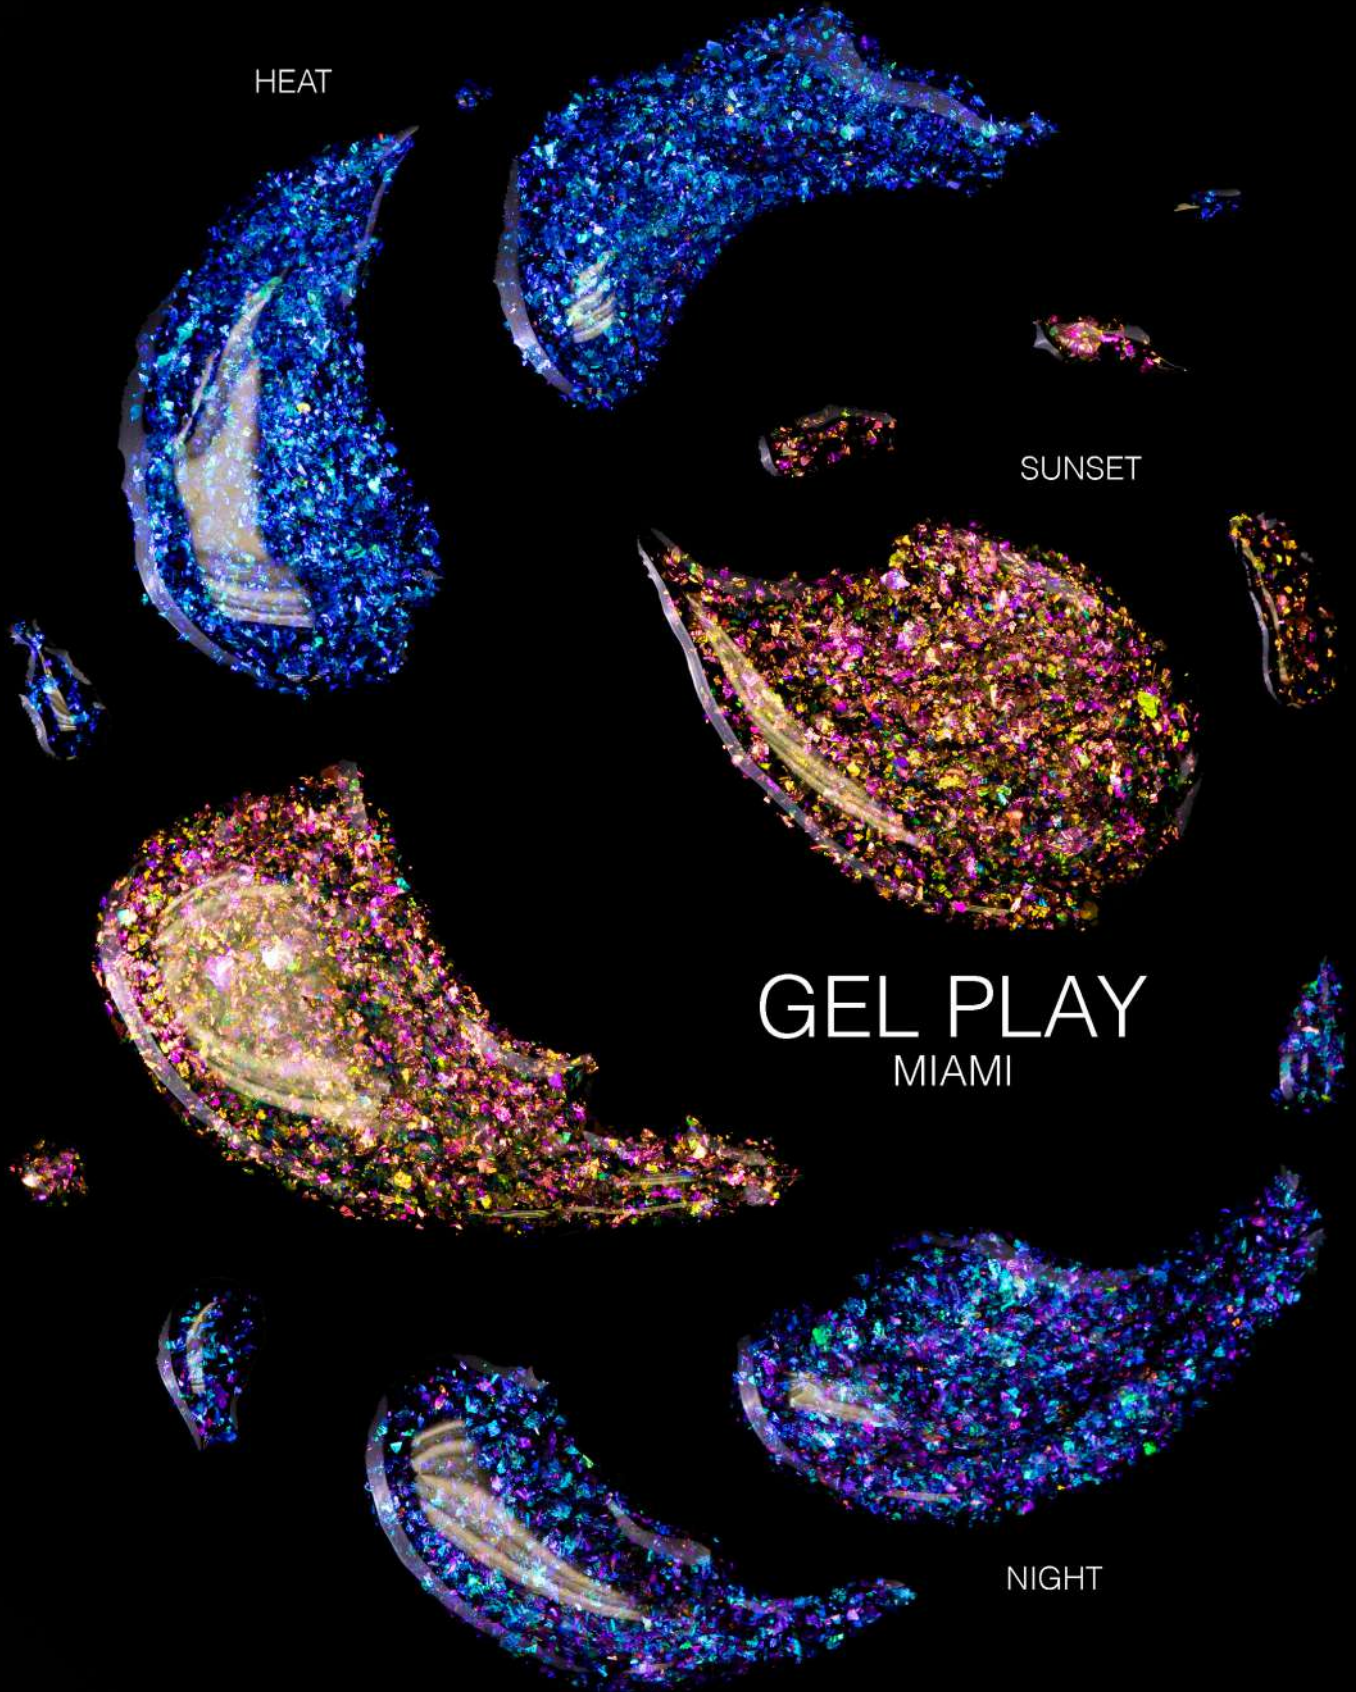

GEL PLAY
GLITTERS

NOVA

SOLAR

GAMMA

ASTRA

LUNAR

NEBULA

GEL PLAY
CELESTIAL

GEL PLAY
FANTASY

SCARLET

PEONY

BLOSSOM

HEAT

SUNSET

GEL PLAY

MIAMI

NIGHT

GEL PLAY
MIAMI

HEAT

SUNSET

NIGHT

GEL PLAY

LACE

WHITE

BLUE

MAGENTA

PURPLE

GOLD

TEAL

PINK

GEL PLAY

CRUSH